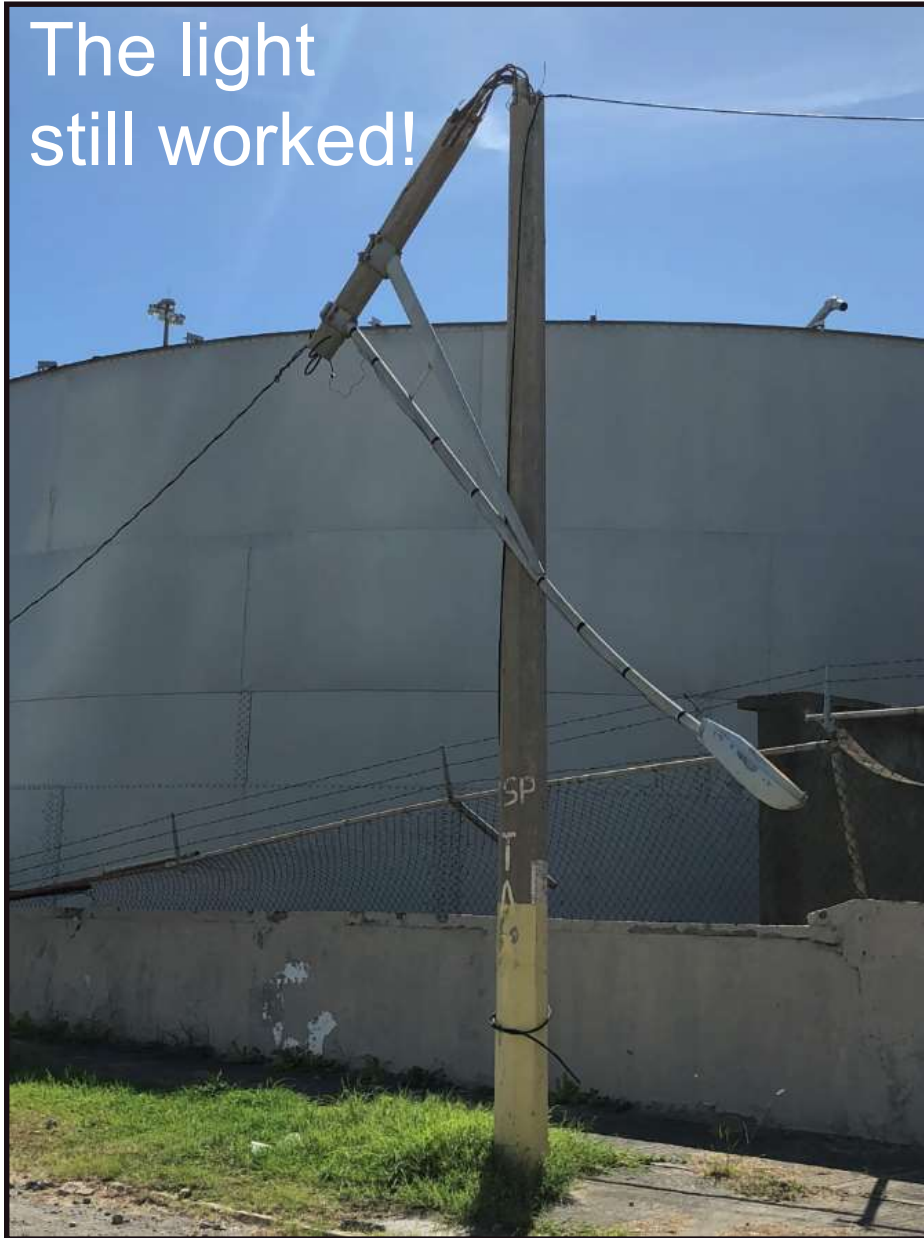

SMUD's Response to Puerto Rico - 2018

Jack Chapman
Line Supervisor

Powering forward. Together.

The light
still worked!

Questions?